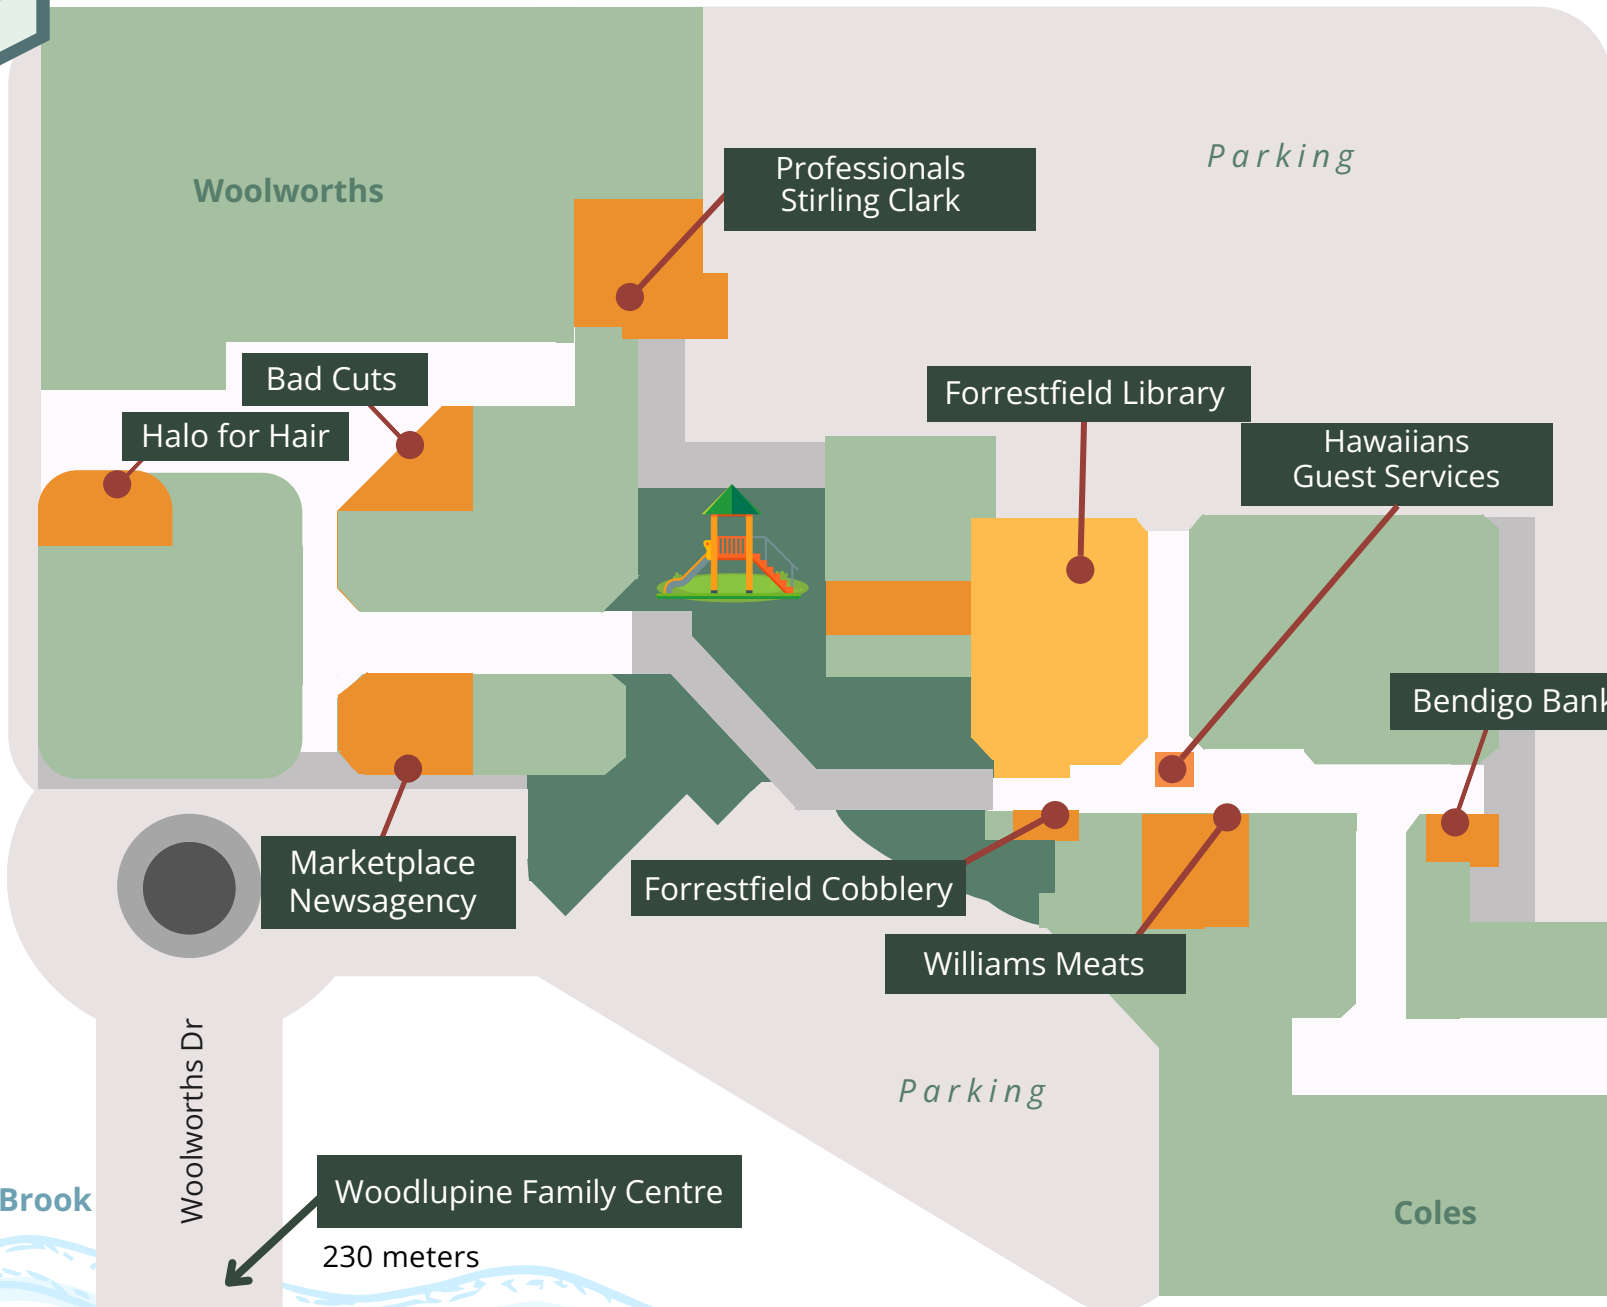

Tick each time you find a door!

Footbills Fairies MAP

Challenge

WHAT OBJECTS DO THESE SYMBOLS MAKE ?

Strelitzia Ave

PLUS!

Among the doors can you spot...

Answers on the Clue Map!

Woolworths Dr

Woodlupine Family Centre

230 meters

Woodlupine Brook

Parking

Parking

Coles